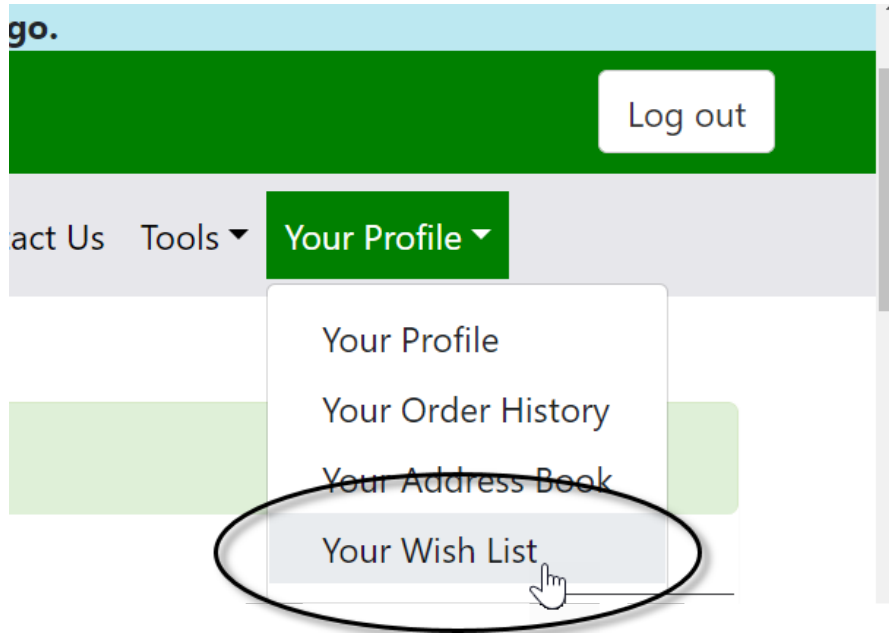

Q & A
AUGUST 11, 2022

PW /
Wish List /
misc?

Agenda

Presentation
/ Demo

Questions / Comments

True or
False

Simple Search and Advanced
Search both
examine all accessions

True or False

Items in the Wish List will automatically be added to a user's cart when the items become available

A quick review

Selected item(s) below: [Add to Cart](#) [Add to Wish List](#) [View Accession Details](#)